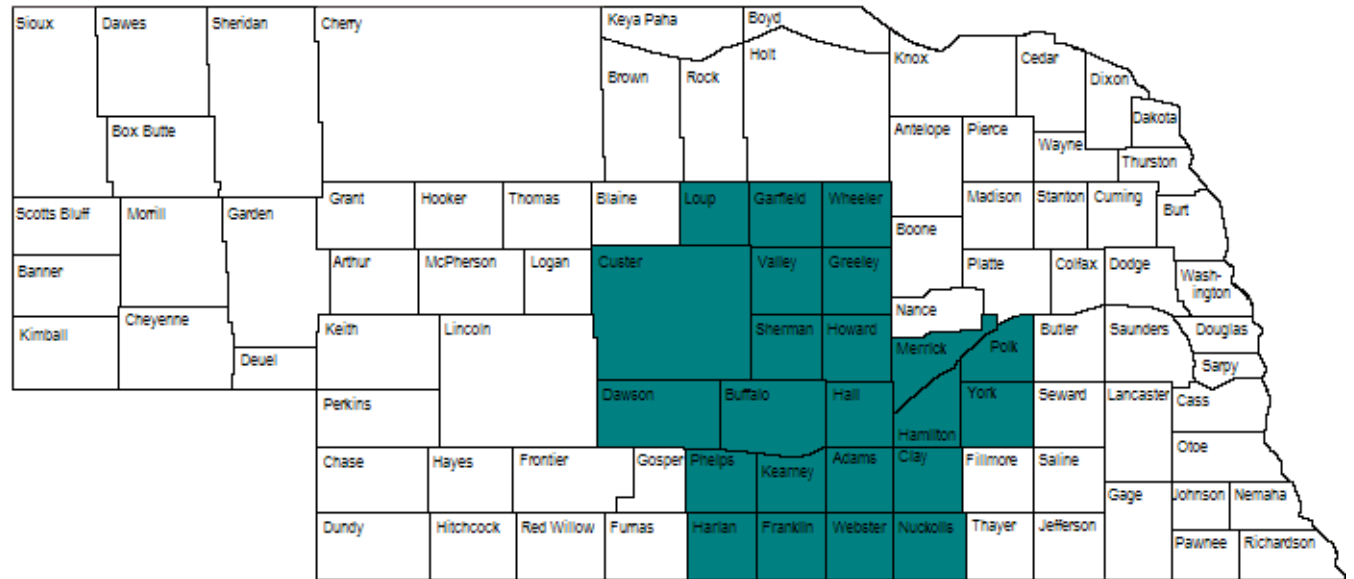

**NACO Board Representative:**

Theresa Puls, Phelps County Commissioner

**Counties and County Seats**

Adams County (Hastings)

Buffalo County (Kearney)

Clay County (Clay Center)

Custer County (Broken Bow)

Dawson County (Lexington)

Franklin County (Franklin)

Garfield County (Burwell)

Greeley County (Greeley)

Hall County (Grand Island)

Hamilton County (Aurora)

Harlan County (Alma)

Howard County (St Paul)

Kearney County (Minden)

Loup County (Taylor)

Merrick County (Central City)

Nuckolls County (Nelson)

Phelps County (Holdrege)

Polk County (Osceola)

Sherman County (Loup City)

Valley County (Ord)

Webster County (Red Cloud)

Wheeler County (Bartlett)

York County (York)